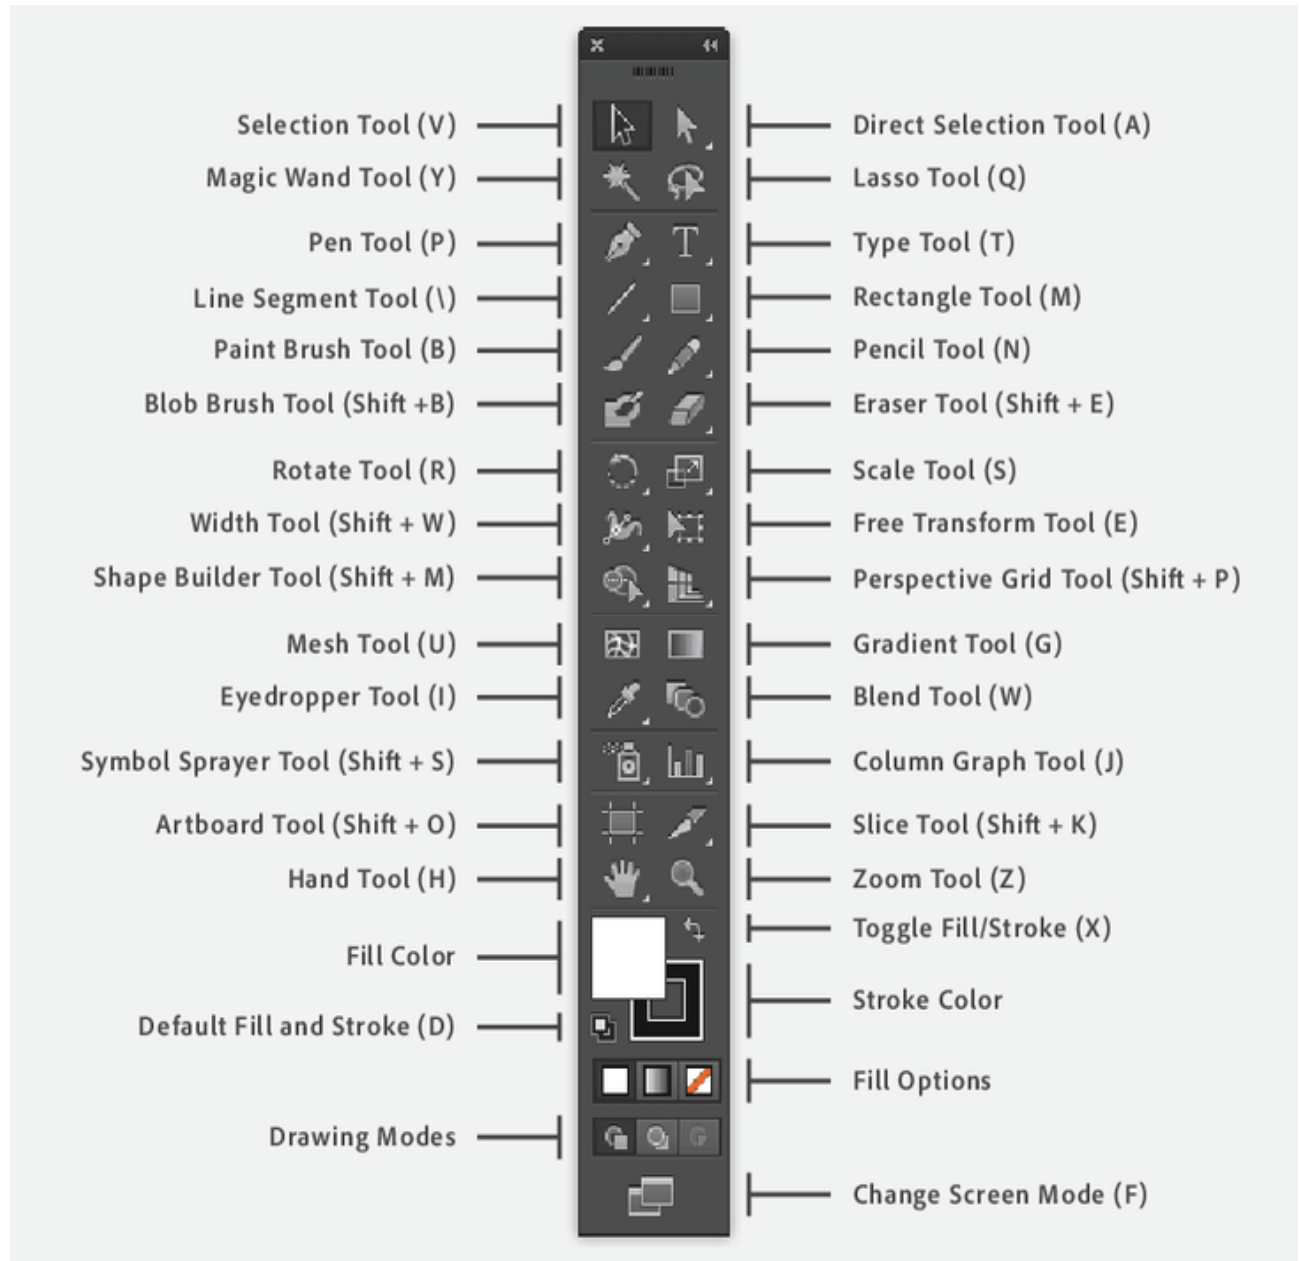

ADOBE ILLUSTRATOR TOOLBOX