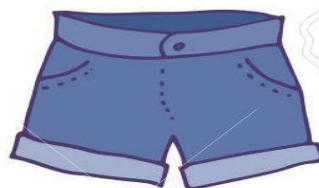

Boho

FASHION

Casual Wear accessories  
for Youth

01

VECTOR EPS80  
BOHO STYLE